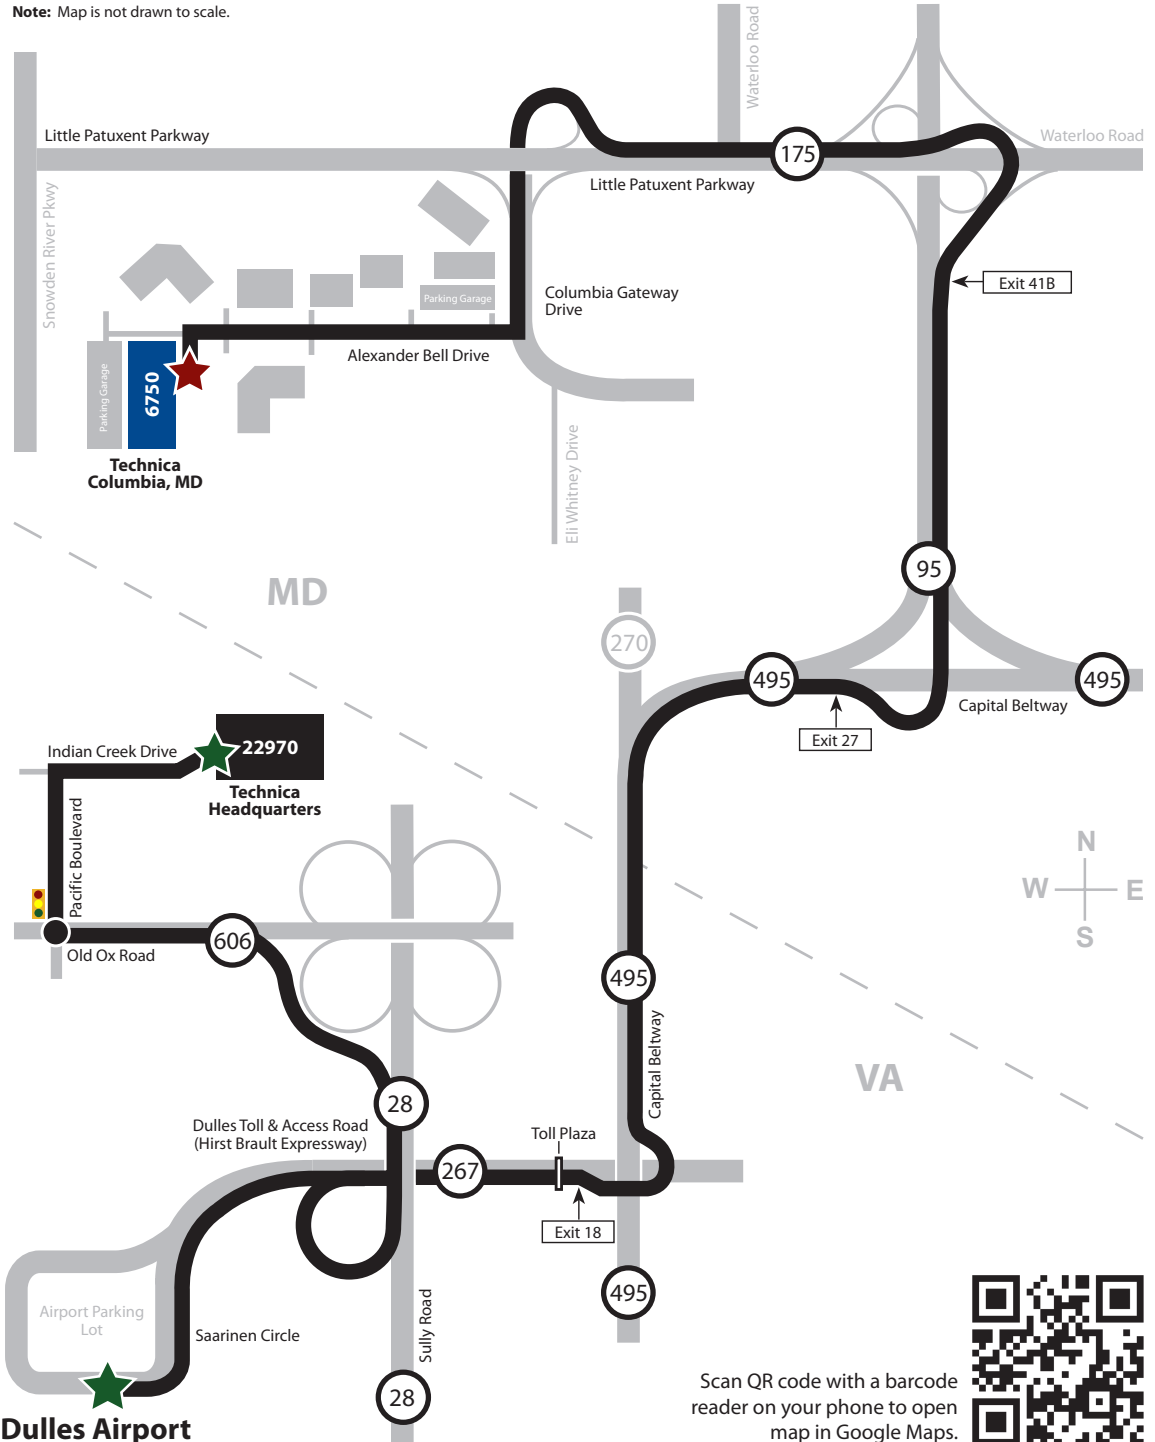

### Directions Starting from Dulles Airport:

1. Go East on Saarinen Circle toward Dulles Airport Access Road.
2. Stay straight to merge onto the Dulles Airport Access Road.
3. Skip down to "From Dulles Toll Road."

### Directions Starting from Technica Headquarters:

1. Go West on Indian Creek Drive towards Pacific Boulevard.
2. Turn left on Pacific Boulevard.
3. Turn left at Old Ox Road/Sterling Road/VA-606.
4. Take the VA-28 South ramp.
5. Merge onto Sully Road/VA-28.
6. Take the Dulles Toll Road/VA-267 East (Toll Road) ramp towards Washington.
7. Keep left at the fork to merge onto VA-267 East (Toll Road).
8. Continue to "From Dulles Toll Road."

### From Dulles Toll Road:

1. Travel about 15 miles on VA-267 East through the main toll plaza.
2. Take Exit 18 for I-495 North/Capital Beltway towards Baltimore, MD. Keep left at the fork to continue toward I-495 North.
3. Stay in right lanes at fork for I-495 North/I-270 Spur to stay on I-495 North.
4. Take Exit 27 onto I-95 North toward Baltimore/New York.
5. Take Exit 41B for MD-175 West toward Columbia, MD.
6. Keep left at the fork to continue onto Little Patuxent Pkwy/MD-175 West/Waterloo Road.
7. Stay in right lane for ramp to Columbia Gateway Drive.
8. Turn right at Alexander Bell Drive.
9. 6750 Alexander Bell Drive will be on your left.
10. Take the elevator to the fourth floor. Turn right to go to Suite 400.

Note: Map is not drawn to scale.

v2\_072711

Scan QR code with a barcode reader on your phone to open map in Google Maps.