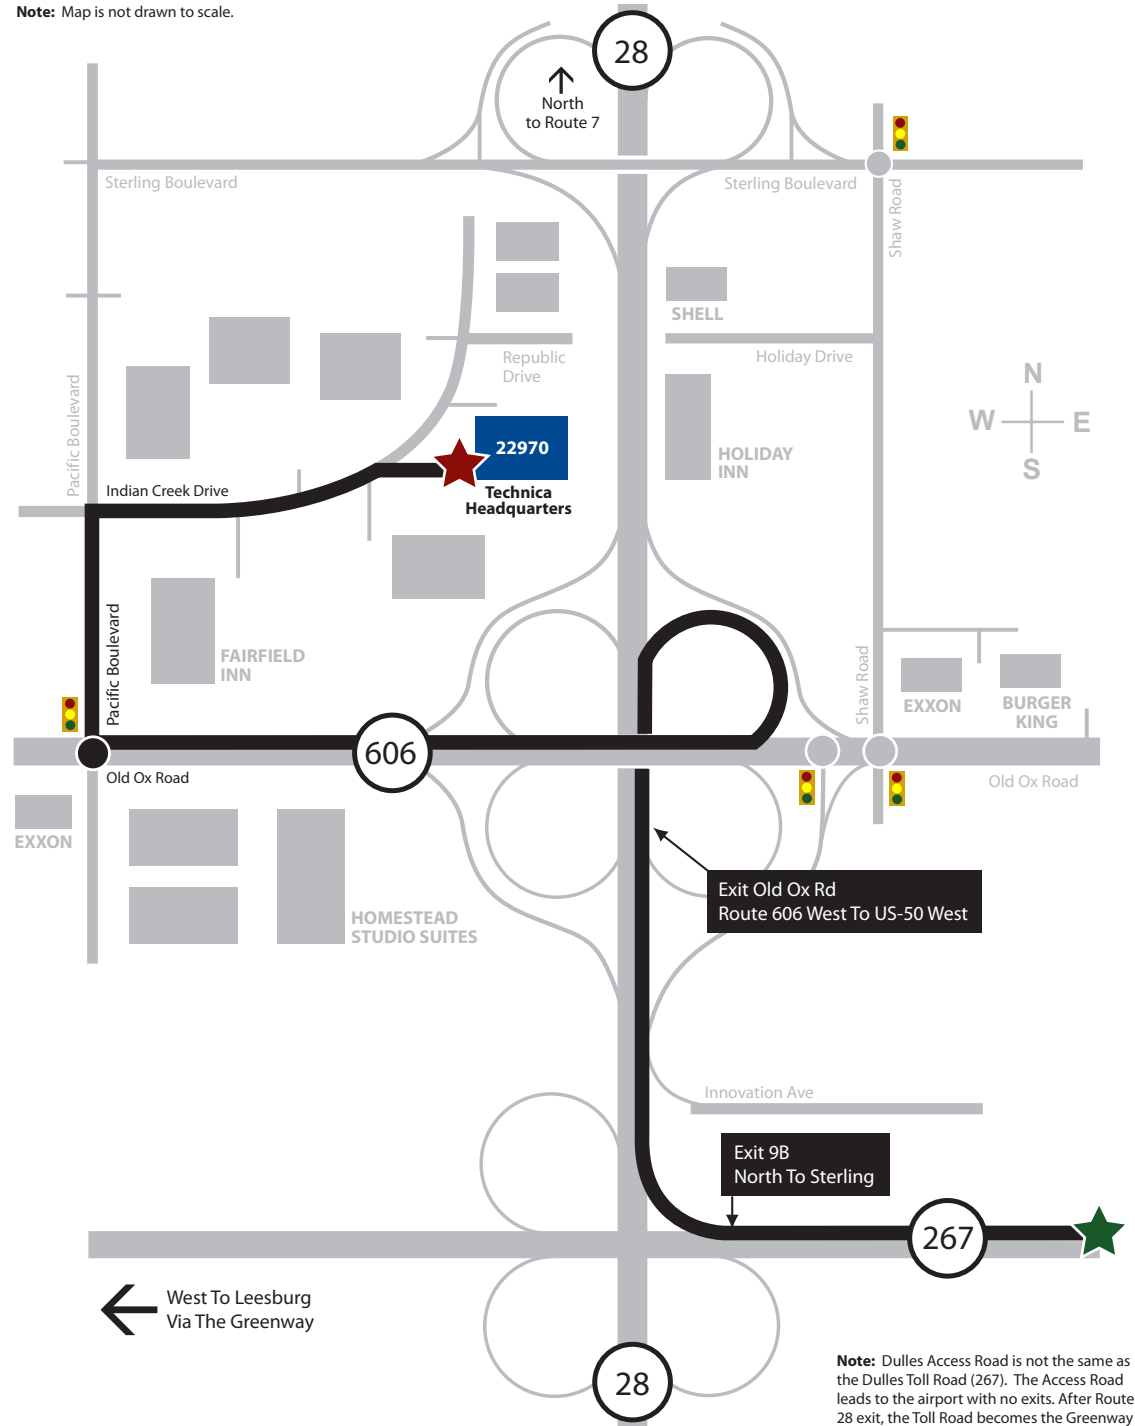

## Technica Dulles, VA (HQ)

22970 Indian Creek Drive, Suite 500  
Dulles, Virginia 20166

703.662.2000

### Directions from the Dulles Toll Road:

1. Go West on the Dulles Toll Road, Route 267.
2. Take the ramp for VA-28 N/Sully Road (Exit 9B) toward VA-7/Sterling.
3. Merge onto VA-28 N/Sully Road.
4. Follow signs for VA-606 W/Old Ox Road toward US-50 West.
5. Merge onto VA-606 W/Old Ox Road toward US-50 West.
6. Turn right at the first light, Pacific Boulevard.
7. Make first right onto Indian Creek Drive.
8. Make third right into Loudoun Gateway 5 (the first building).
9. Take elevator to the fifth floor.
10. Suite 500 is on the right as you exit.

Note: Map is not drawn to scale.

Scan QR code with a barcode reader on your phone to open map in Google Maps.

092011

Note: Dulles Access Road is not the same as the Dulles Toll Road (267). The Access Road leads to the airport with no exits. After Route 28 exit, the Toll Road becomes the Greenway west to Leesburg