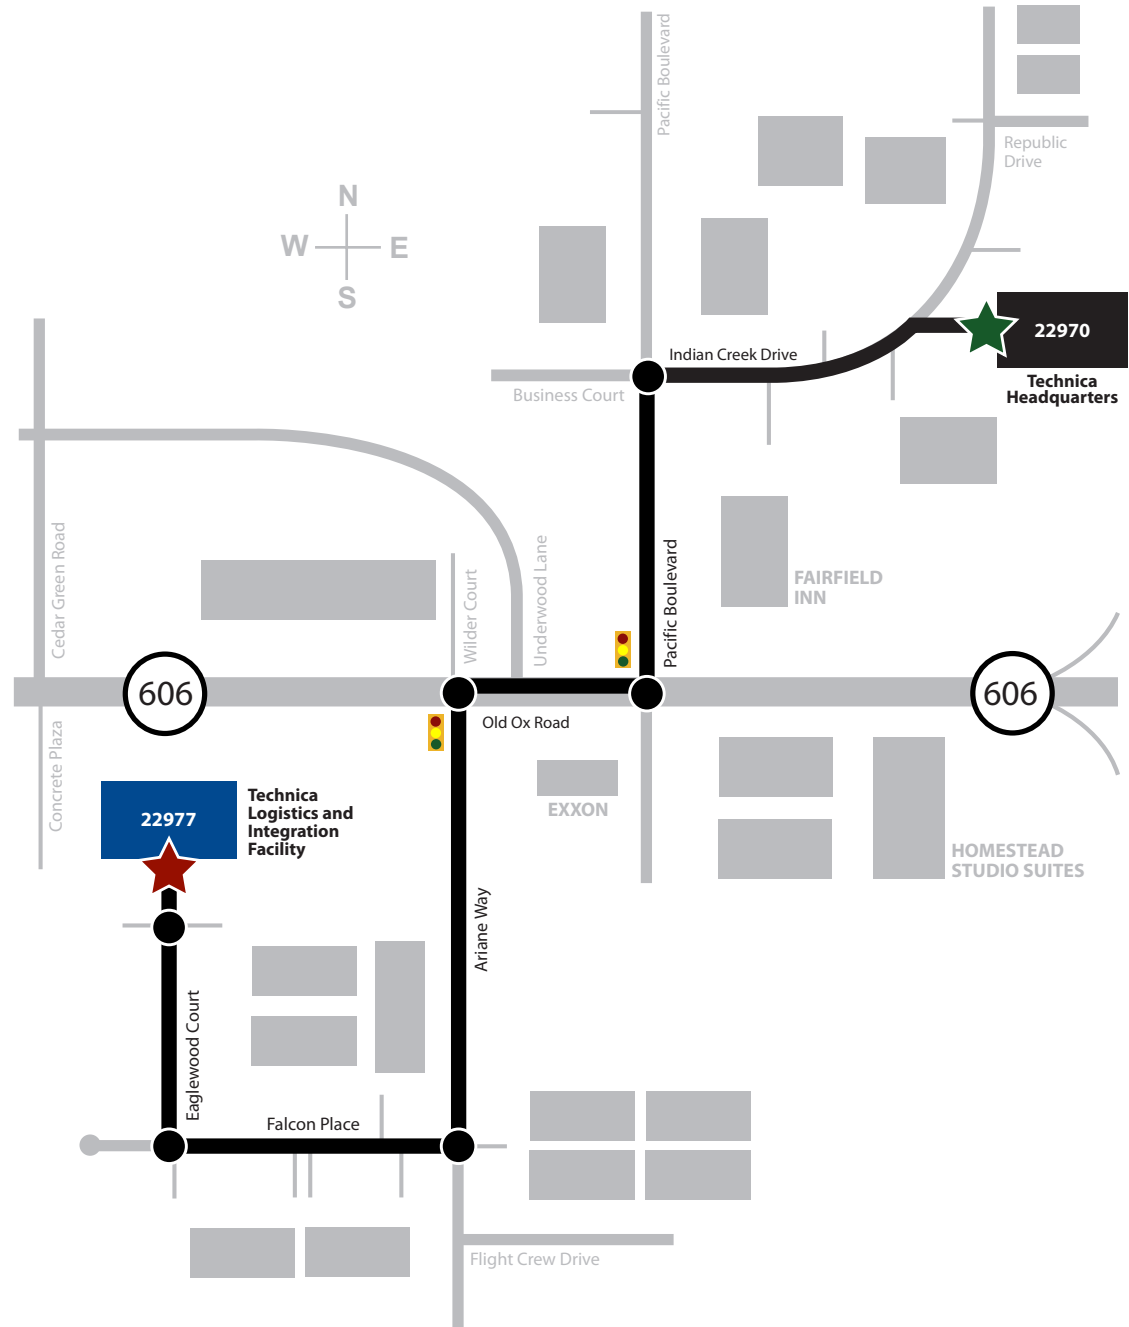

Technica Logistics and Integration Facility

22977 Eaglewood Court, Suite 120
Dulles, Virginia 20166

703.864.9631

Directions from Technica Headquarters:

1. From the Headquarters parking lot, make a left onto Indian Creek Drive heading East toward Pacific Boulevard.
2. Turn left onto Pacific Boulevard.
3. Turn right onto Old Ox Road/VA-606.
4. Turn left at the first light onto Ariane Way.
5. Make first right onto Falcon Place.
6. Turn right onto Eaglewood Court (does not include the first actual right which is the parking lot for the first warehouse).
7. Proceed down Eaglewood Court to the cul-de-sac/circle and take the middle driveway.
8. 22977 Eaglewood Court, Suite 120 will be directly in front of you. Park in the marked spots.

Scan QR code with a barcode reader on your phone to open map in Google Maps.

Note: Map is not drawn to scale.

v2_072711