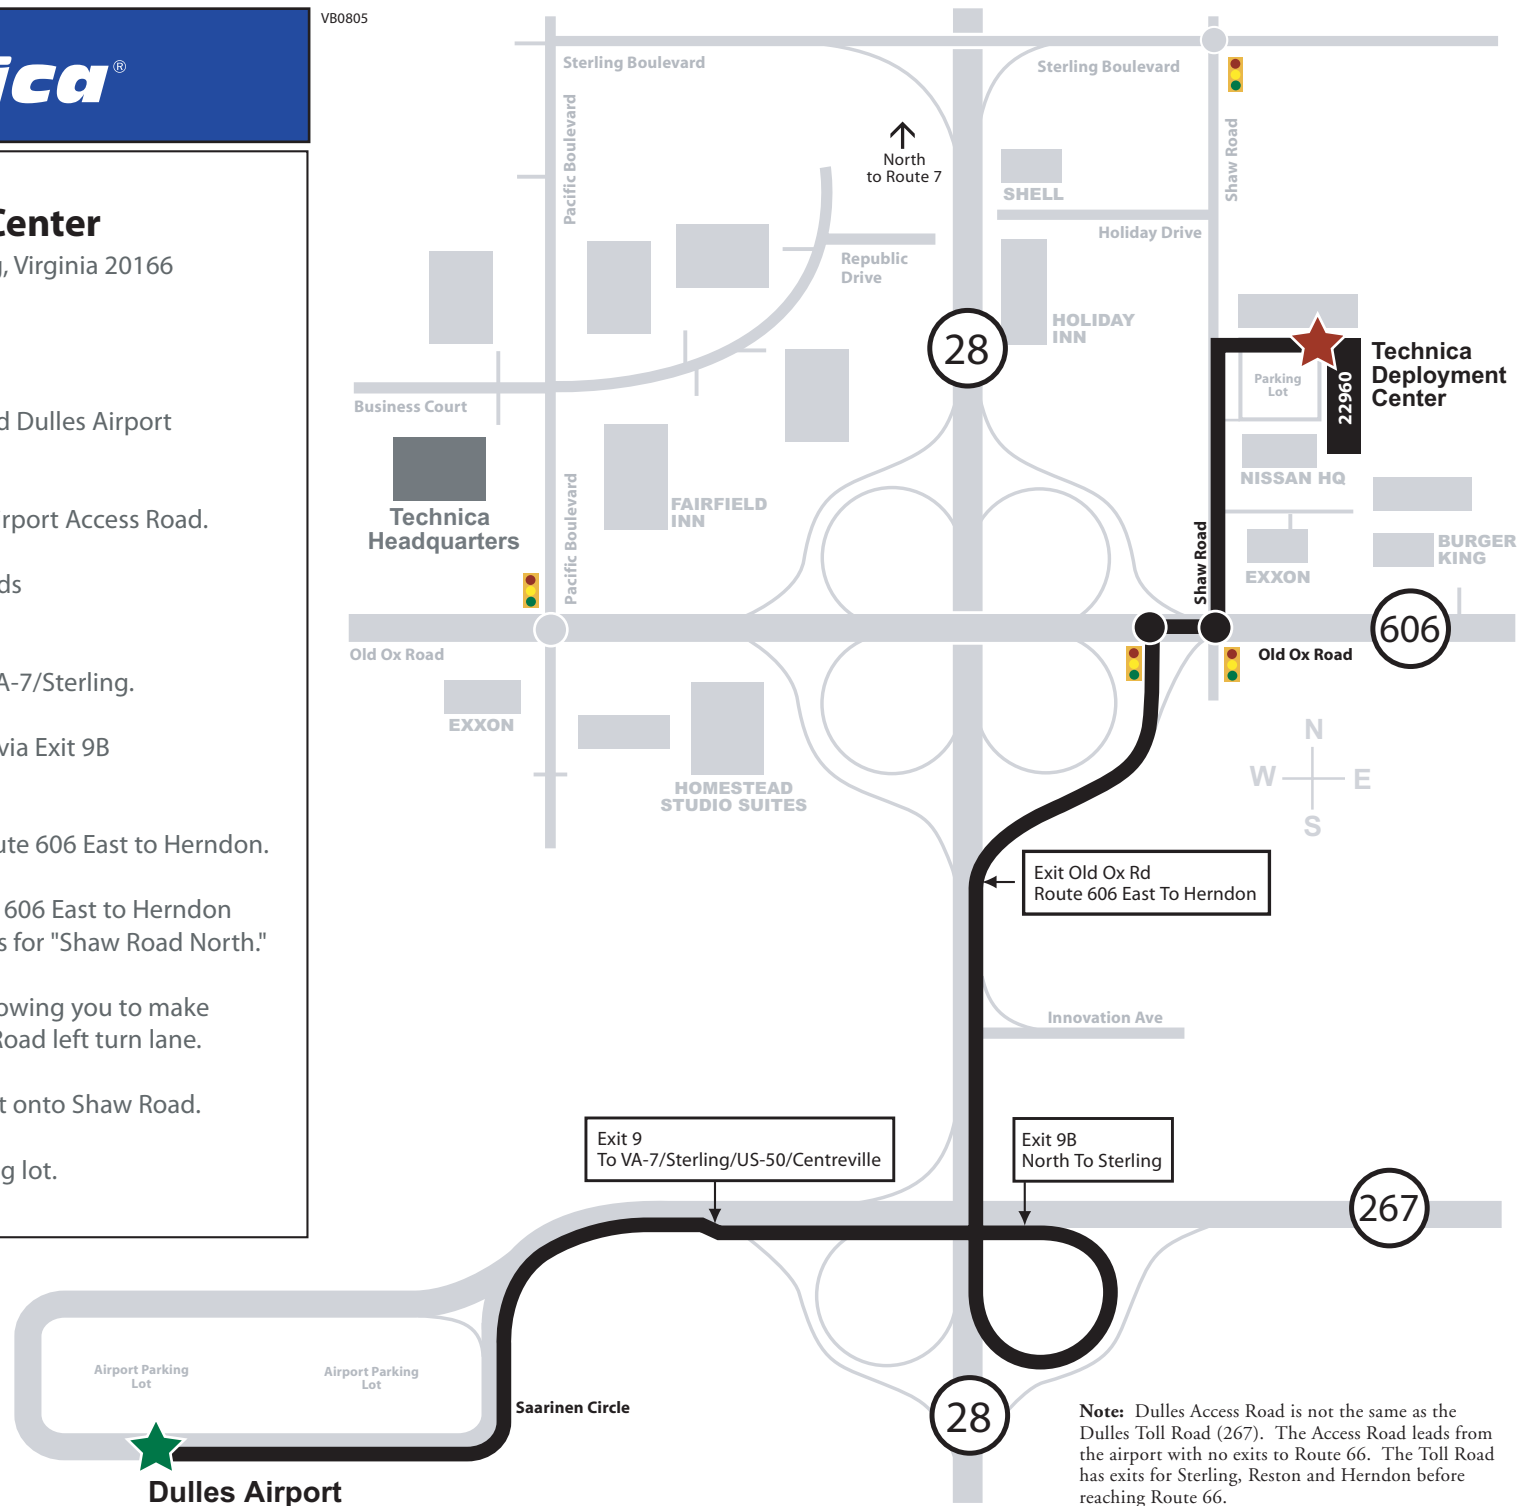

## Technica Deployment Center

22960 Shaw Road, Suite 100, Sterling, Virginia 20166  
703.885.5300

### Directions from Dulles Airport:

1. Go East on Saarinen Circle toward Dulles Airport Access Road.
2. Stay straight to go onto Dulles Airport Access Road.
3. Take the VA-28 exit (Exit 9) towards VA-7/Sterling/US-50/Centreville.
4. Take the ramp toward VA-28 N/VA-7/Sterling.
5. Merge onto VA -28 N/Sully Road via Exit 9B toward VA-7/Sterling.
6. Follow signs for Old Ox Road/Route 606 East to Herndon.
7. Exit ramp for Old Ox Road/Route 606 East to Herndon will split. Stay left following signs for "Shaw Road North."

This brings you to a stop light allowing you to make a right hand turn into the Shaw Road left turn lane.

Make that right and then turn left onto Shaw Road.

8. Take the 3rd right into the parking lot.
9. The Deployment Center is located at 22960, Suite 100. Look for the blue Technica logo over the doorway.
10. Use the call box to ring the front desk.

**Note:** Dulles Access Road is not the same as the Dulles Toll Road (267). The Access Road leads from the airport with no exits to Route 66. The Toll Road has exits for Sterling, Reston and Herndon before reaching Route 66.